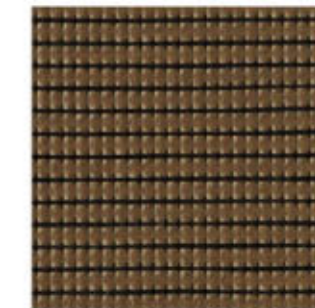

### AVAILABLE FRAME FINISHES

SILVER POWDER COATED

ALUMINUM BRUSHED

TOPAZ POWDER COATED

### AVAILABLE UPHOLSTERY SWATCHES

WOVEN POLYSTRAP

WOVEN LEATHER MATCH  
SILVER

WOVEN LEATHER MATCH  
TOPAZ

**591**  
neo safari chair  
30.25" x 27.25" x 29.25"  
76.50 x 69.00 x 74.00 cm  
brushed aluminum frame with  
woven silver faux leather upholstery