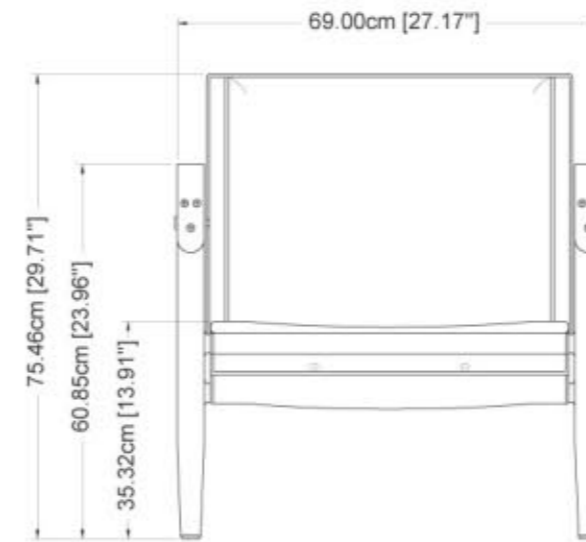

## NEO SAFARI CHAIR

FRONT ELEVATION

SIDE ELEVATION

### AVAILABLE UPHOLSTERY SWATCHES

WOVEN POLYSTRAP

WOVEN LEATHER MATCH  
SILVER

WOVEN LEATHER MATCH  
TOPAZ

**591**  
neo safari chair  
30.25" x 27.25" x 29.25"  
76.50 x 69.00 x 74.00 cm  
brushed aluminum frame with  
woven silver faux leather upholstery

**590**  
neo safari chair  
30.25" x 27.25" x 29.25"  
76.50 x 69.00 x 74.00 cm  
silver powder coated aluminum frame  
with woven polypropylene upholstery

592

neo safari chair

30.25" x 27.25" x 29.25"

76.50 x 69.00 x 74.00 cm