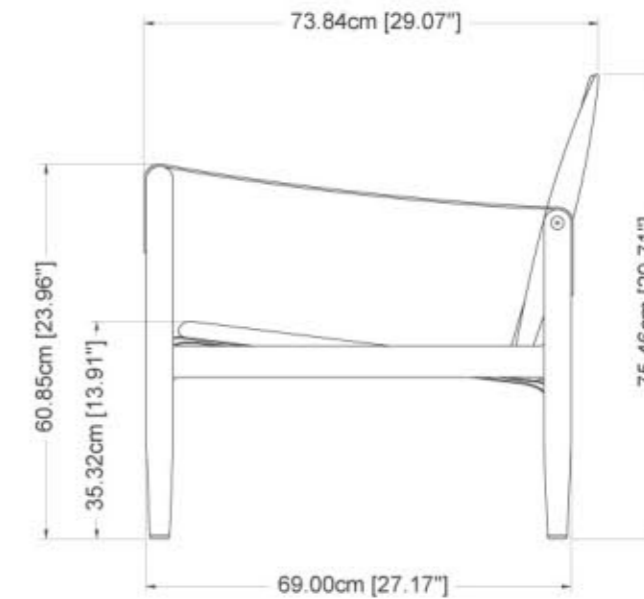

## NEO SAFARI CHAIR

FRONT ELEVATION

SIDE ELEVATION

### AVAILABLE UPHOLSTERY SWATCHES

WOVEN POLYSTRAP

WOVEN LEATHER MATCH  
SILVER

WOVEN LEATHER MATCH  
TOPAZ

**591**  
neo safari chair  
30.25" x 27.25" x 29.25"  
76.50 x 69.00 x 74.00 cm  
brushed aluminum frame with  
woven silver faux leather upholstery

**590**  
neo safari chair  
30.25" x 27.25" x 29.25"  
76.50 x 69.00 x 74.00 cm  
silver powder coated aluminum frame  
with woven polypropylene upholstery

592

neo safari chair

30.25" x 27.25" x 29.25"

76.50 x 69.00 x 74.00 cm