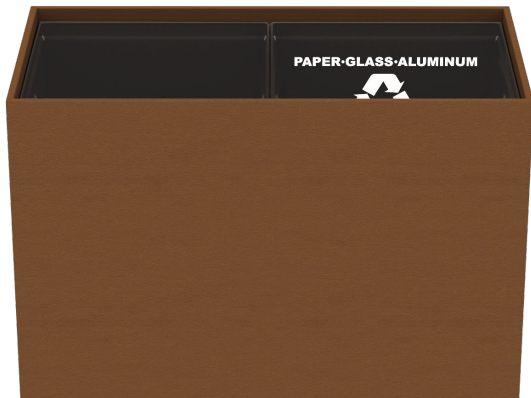

506-2PL
Small Cube Recycling Bin
15.25" x 7.75" x 10.00" H
38.75 x 19.70 x 25.40cm H
Case Pack 1